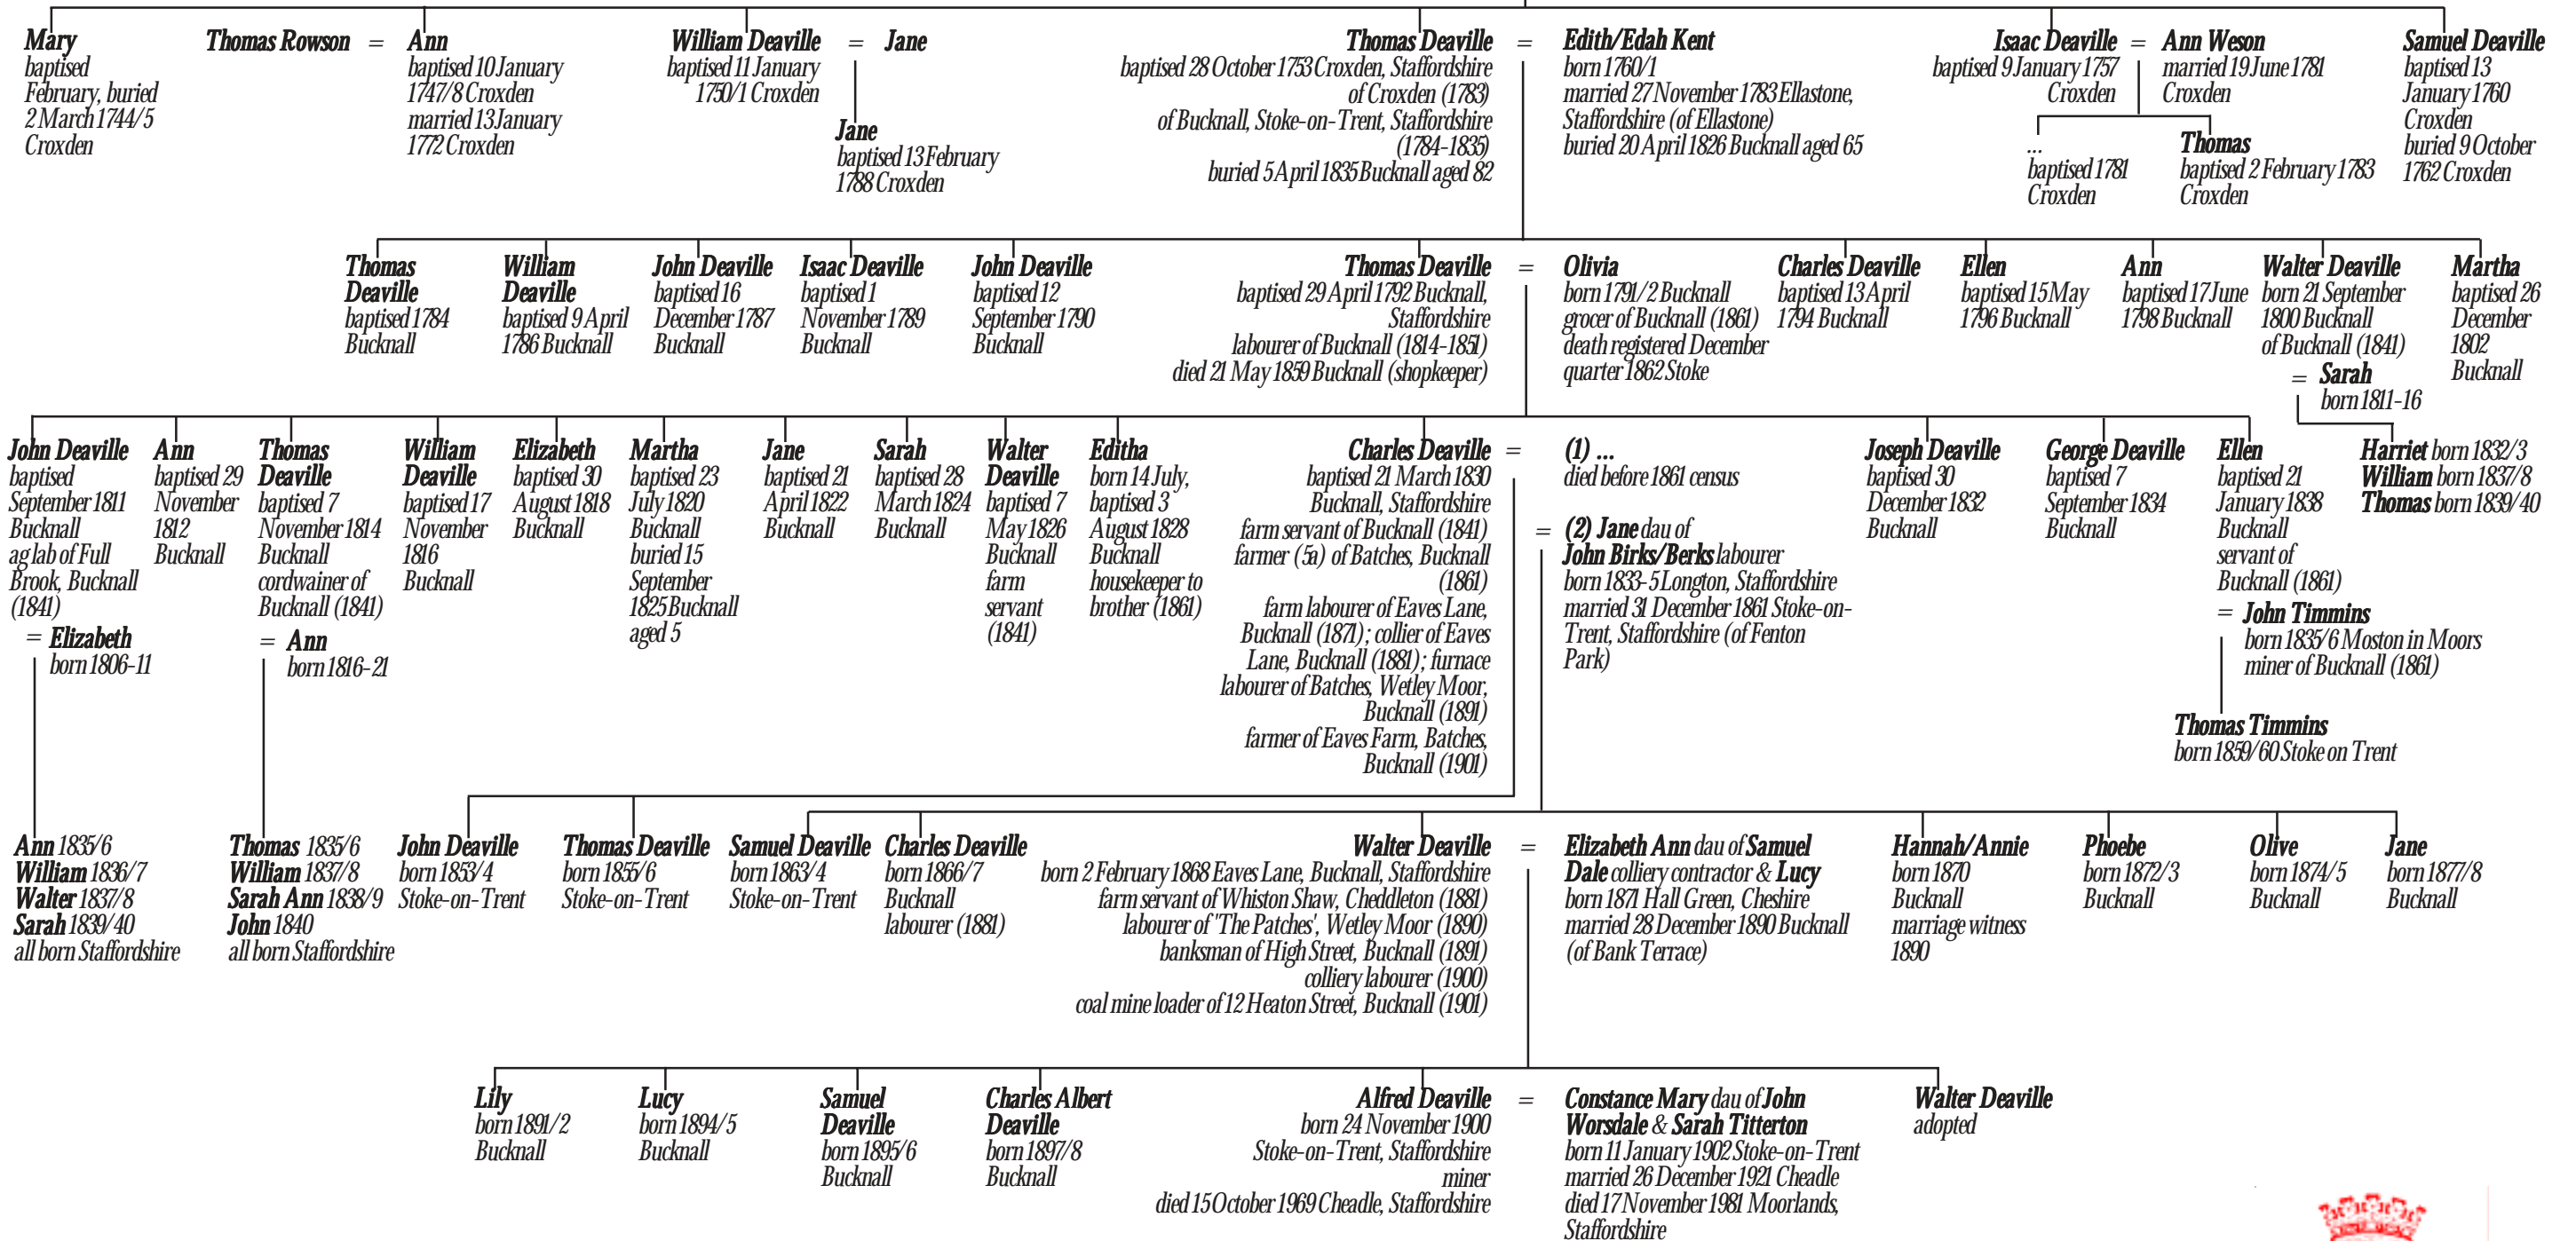

# The Deaville Family

**Thomas Deaville (Davale)** = **Ann Slany**  
 buried 1 August 1780 Croxden, Staffordshire  
 married 26 November 1741 Croxden

PO Box 379, Winchester SO23 9YQ  
 Tel: +44 (0)1962 841904  
 www.debrettancestry.co.uk