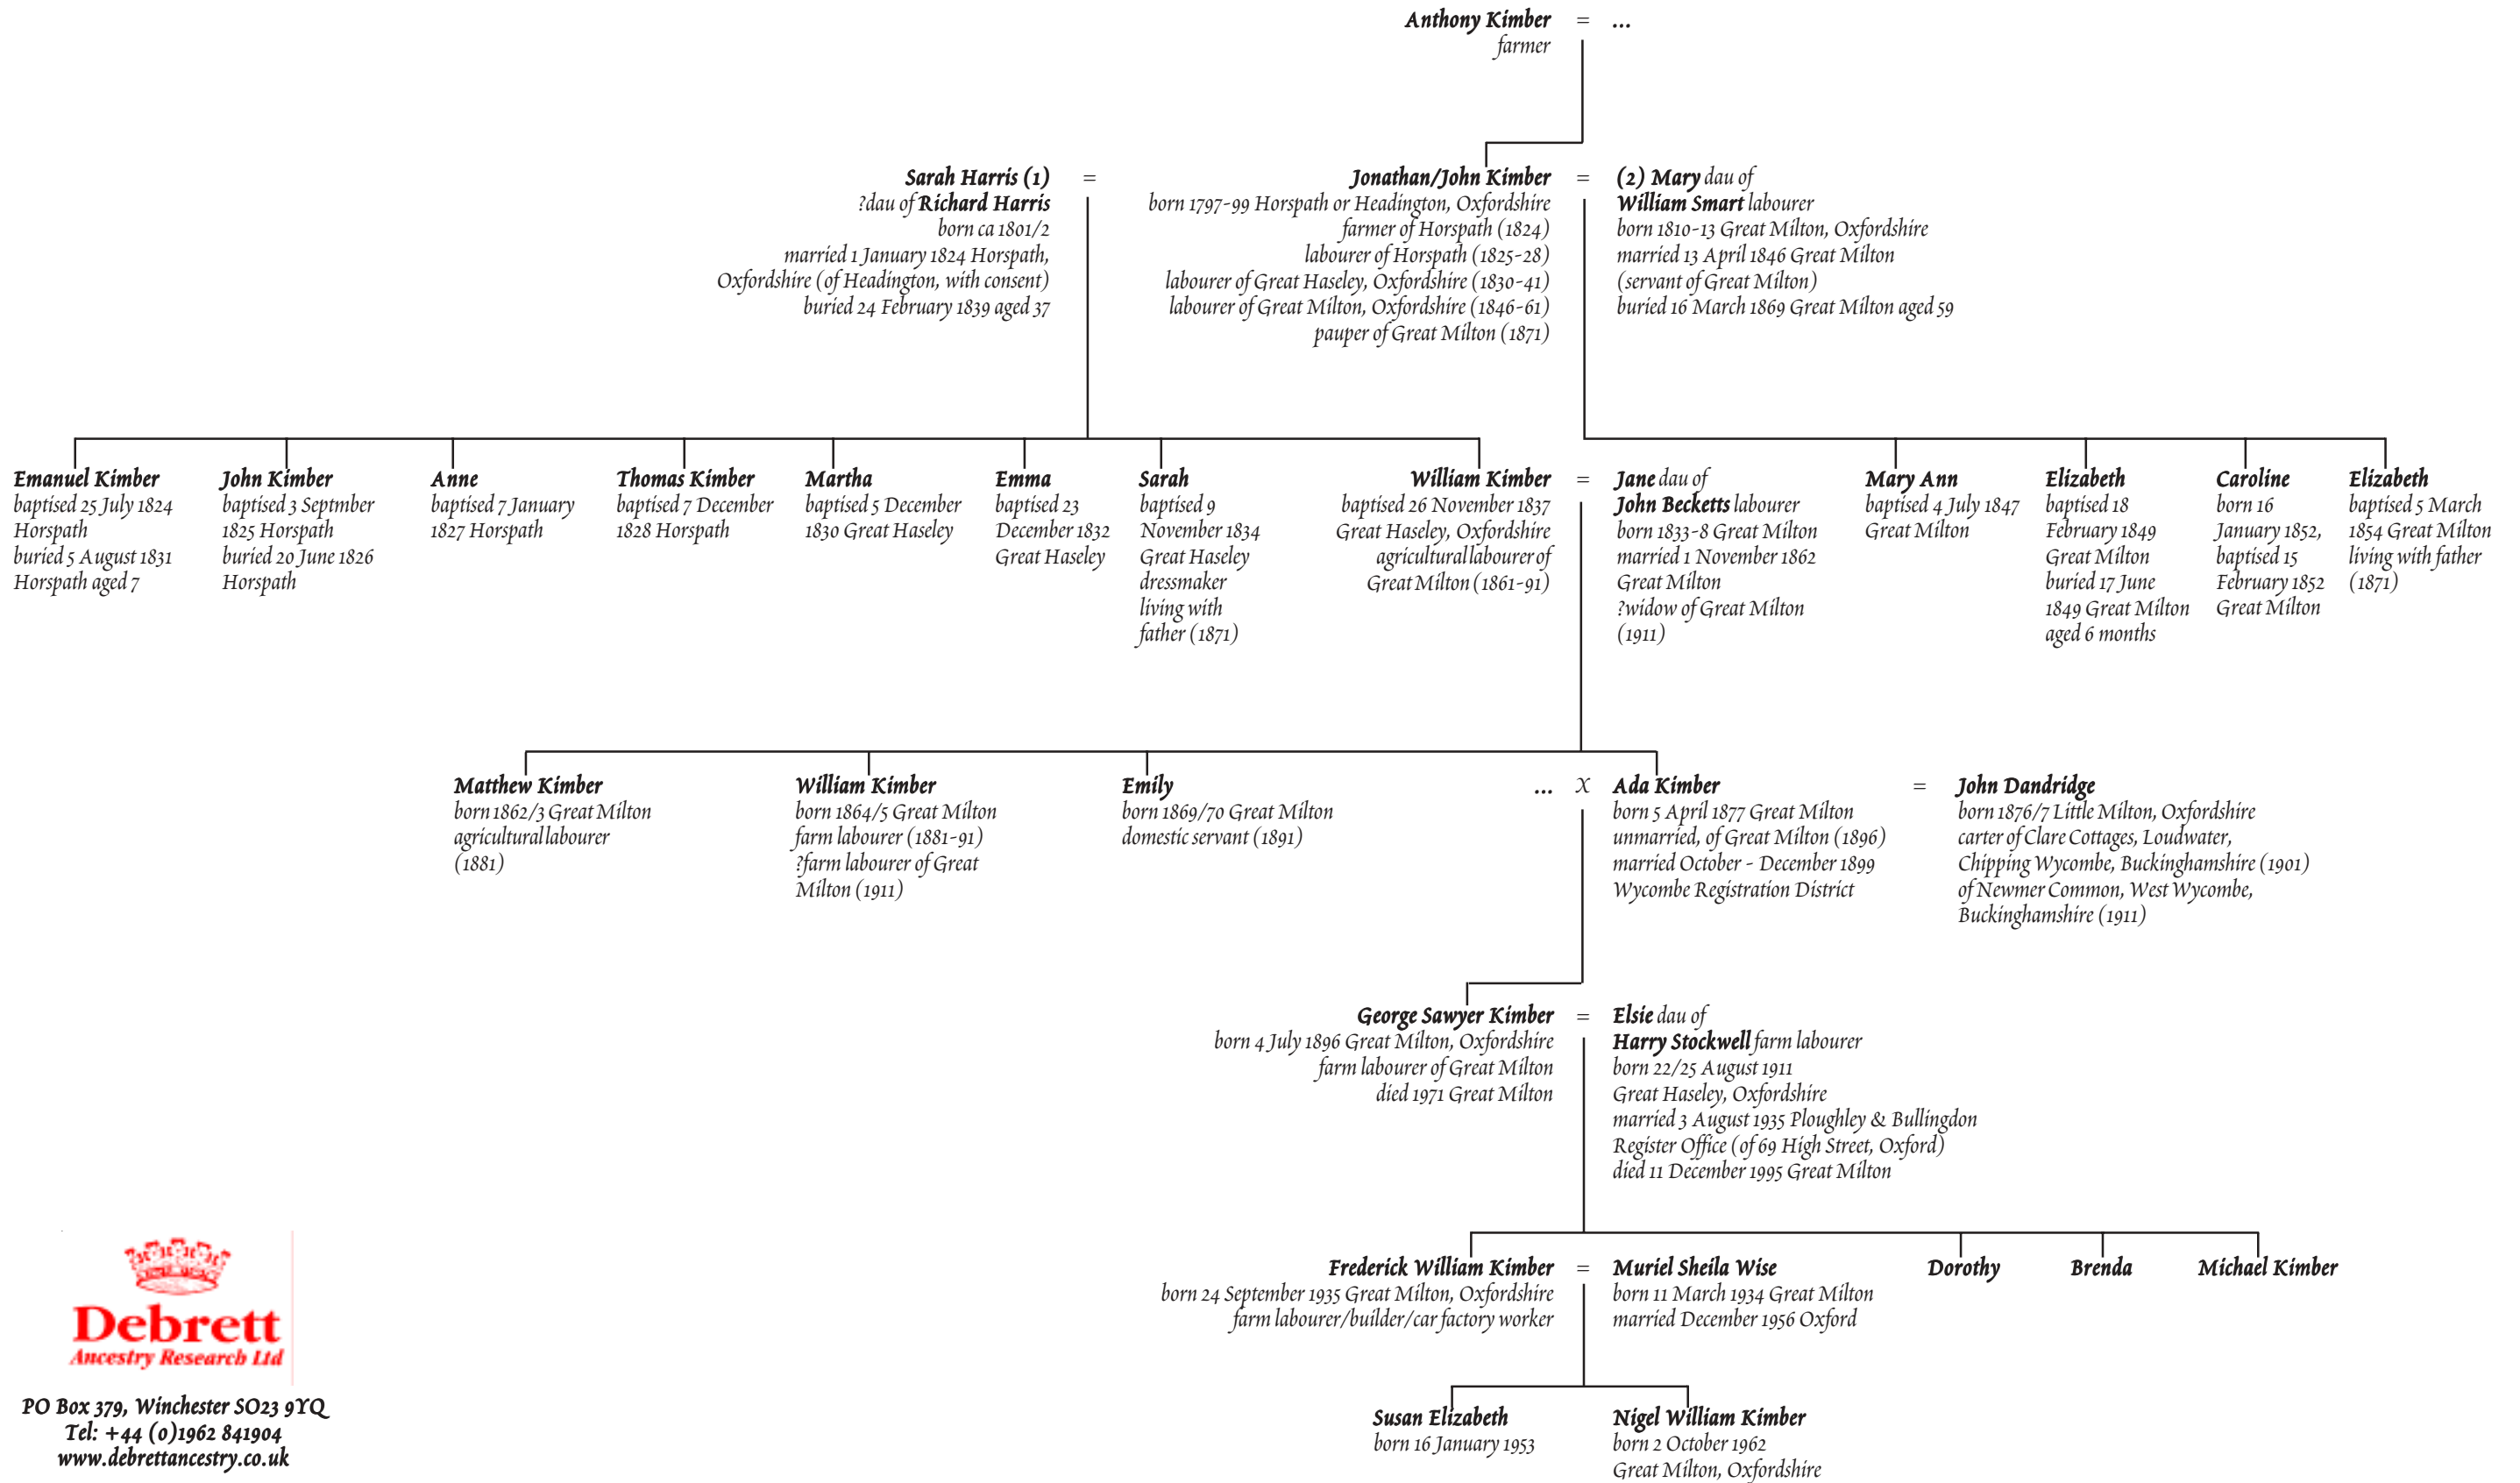

# THE KIMBER FAMILY

PO Box 379, Winchester SO23 9YQ  
 Tel: +44 (0)1962 841904  
 www.debrettancestry.co.uk

Ref: 6858